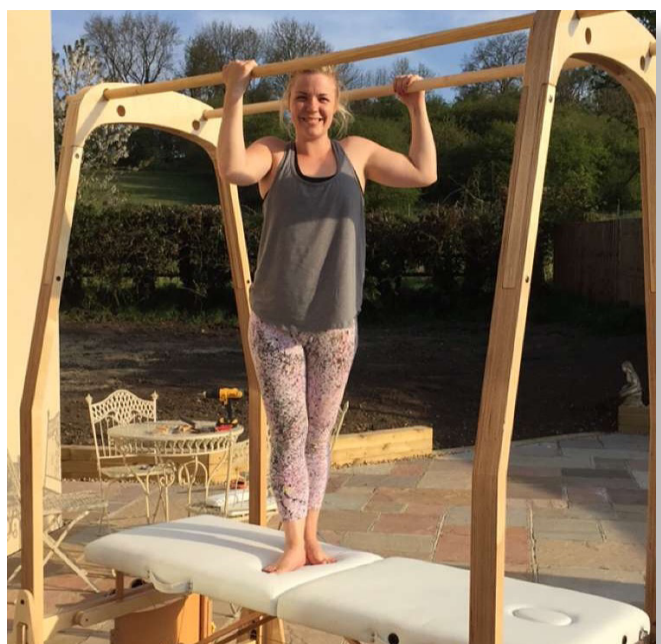

PARTNER
PROFILE

SPOT ON THERAPY

SpotOnTherapy - Charley O'Dell

I have been working with St. Albans Hockey Club for the last three years, providing pitch side first aid, strapping and taping and sports massage to predominantly the Mens 1X team.

I am based in Harpenden and Kensworth and SpotOn Therapy offers Sports Massage, Rehabilitation and Personal Training for athletes and the general public.

Proud to work in partnership with St. Albans Hockey Club

www.spotontherapy.co.uk

charley.odell@googlemail.com

Ashiatsu Oriental Bar Therapy